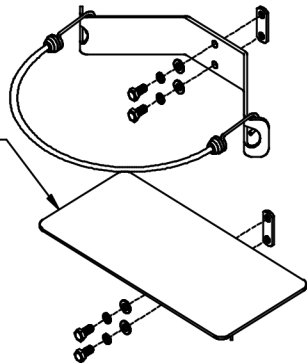

Water Cooler Holder Installation Instructions

Thank you for purchasing this Gridiron product

Assembly and installation

- 1 Assemble the bolts, washers, and T-nuts only as shown (NOTE- INCORRECT ASSEMBLY WILL RESULT IN DAMAGE.)
- 2 The GRIDIRON Water Cooler Holder can be mounted to Gridiron Posts or to a 2x4 in enclosed trailer installations. (Obtain hardware locally for 2x4 mounting)
- 3 Mount the water cooler shelf using 5/16-18 x 3/4 screws, lock and flat washers, and a double T-nut. Tighten in place.
- 4 Place the water cooler brackets about 6 inches and 12-14 inches above the shelf using 5/16-18 x 3/4 screws, flat washers, lock washers and double T-nuts. Adjust up or down to securely hold your water cooler.

Use stretch cords to hold the water cooler in place.

WARNING!

Assemble T-nuts with pilot to inside of post.

Water Cooler Bracket

Shelf

Package Contents

Part List

Qty	Description	Part No.
2	Water Cooler Brkt.	102135
1	Shelf	102138
3	Double T-nut	102146
2	Shock Cord	102193
6	5/16-18 x 3/4" Bolt	
6	5/16" Flat Washer	
6	5/16" Lock washer	