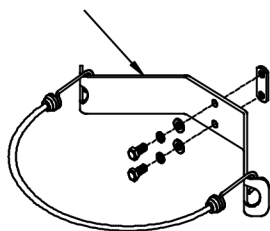

Water Cooler Holder Installation Instructions

Thank you for purchasing this Gridiron product

Assembly and installation

- 1 Assemble the bolts, washers, and T-nuts only as shown (NOTE- INCORRECT ASSEMBLY WILL RESULT IN DAMAGE.)
- 2 The GRIDIRON Water Cooler Holder can be mounted to Gridiron Posts or to a 2x4 in enclosed trailer installations. (Obtain hardware locally for 2x4 mounting)
- 3 Mount the water cooler shelf using 5/16-18 x 3/4 screws, lock and flat washers, and a double T-nut. Tighten in place.
- 4 Place the water cooler brackets about 6 inches and 12-14 inches above the shelf using 5/16-18 x 3/4 screws, flat washers, lock washers and double T-nuts. Adjust up or down to securely hold your water cooler.

Use stretch cords to hold the water cooler in place.

WARNING!

Assemble T-nuts with pilot to inside of post.

Water Cooler Bracket

Shelf

Package Contents

Part List

Qty	Description	Part No.
2	Water Cooler Brkt.	102135
1	Shelf	102138
3	Double T-nut	102146
2	Shock Cord	102193
6	5/16-18 x 3/4" Bolt	
6	5/16" Flat Washer	
6	5/16" Lock washer	