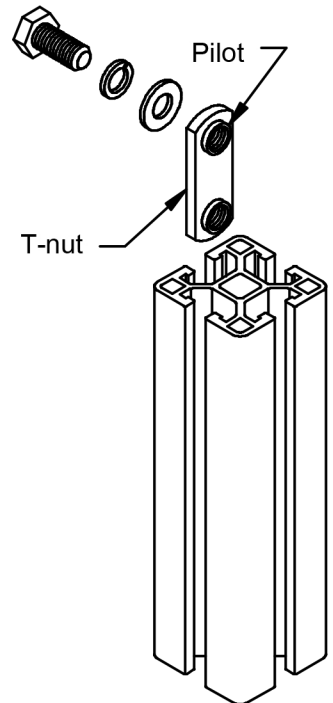

Water Cooler Holder Installation Instructions

Thank you for purchasing this Gridiron product

Assembly and installation

- 1 Assemble the bolts, washers, and T-nuts only as shown (NOTE- INCORRECT ASSEMBLY WILL RESULT IN DAMAGE.)
- 2 The GRIDIRON Water Cooler Holder can be mounted to Gridiron Posts or to a 2x4 in enclosed trailer installations. (Obtain hardware locally for 2x4 mounting)
- 3 Mount the water cooler shelf using 5/16-18 x 3/4 screws, lock and flat washers, and a double T-nut. Tighten in place.
- 4 Place the water cooler brackets about 6 inches and 12-14 inches above the shelf using 5/16-18 x 3/4 screws, flat washers, lock washers and double T-nuts. Adjust up or down to securely hold your water cooler.

Use stretch cords to hold the water cooler in place.

WARNING!

Assemble T-nuts with pilot to inside of post.

Water Cooler Bracket

Shelf

Package Contents

Part List

Qty	Description	Part No.
2	Water Cooler Brkt.	102135
1	Shelf	102138
3	Double T-nut	102146
2	Shock Cord	102193
6	5/16-18 x 3/4" Bolt	
6	5/16" Flat Washer	
6	5/16" Lock washer	